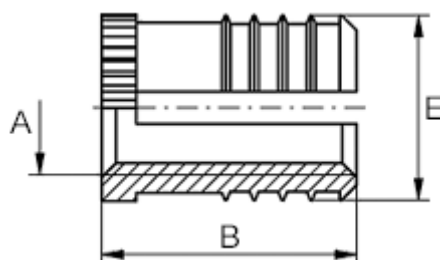

Data Sheet

Article number: 12813000025800
Description: KLEE-coil 813 000 025.800
M2,5 Brass

Measures

Female thread A	= M2,5
Length B	= 5.0
Min distance to edge	= 2.0
Number of cramping feathers	= 3
Outer diameter E	= 4.00
Recommended bore diameter	= 4 max +0.04 conicity